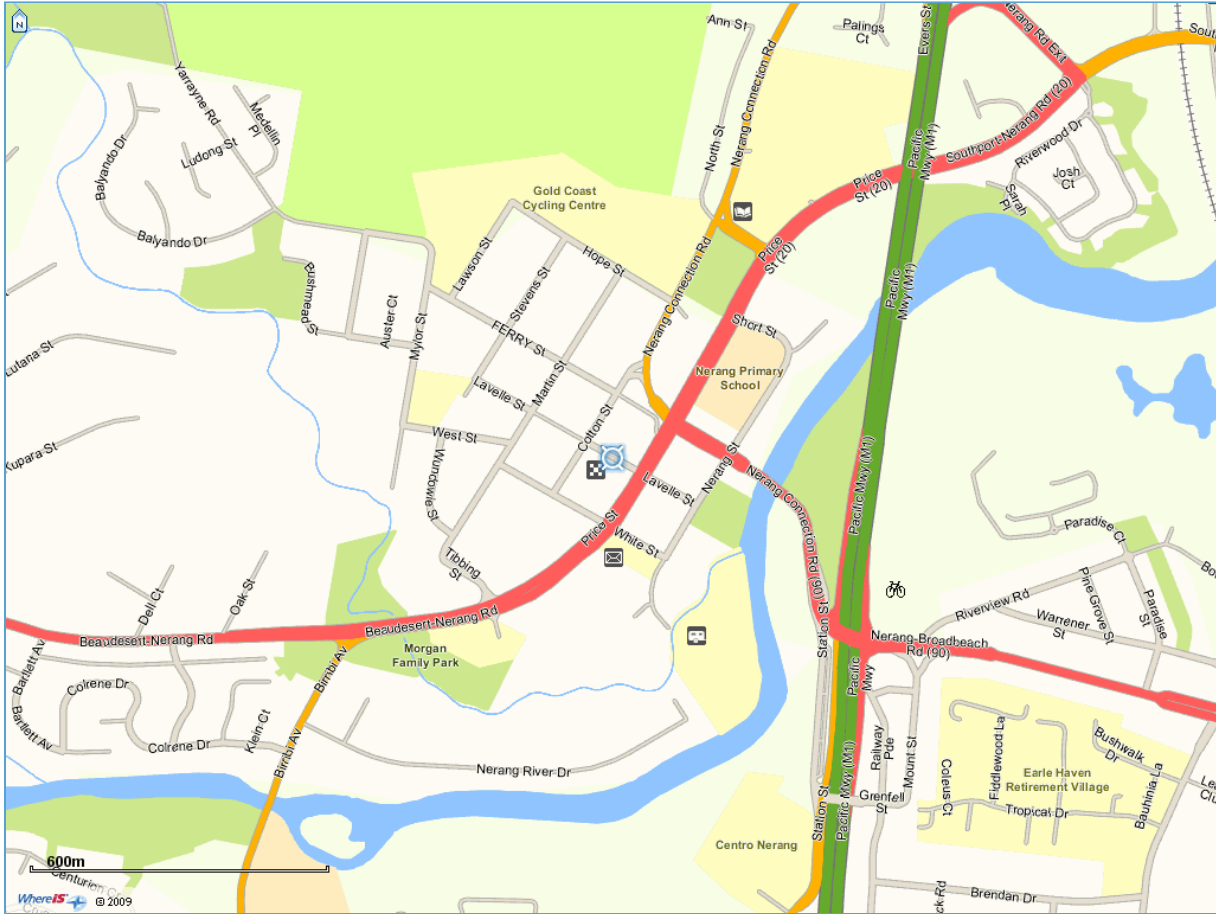

Lavelle St, Nerang, QLD 4211

Did you know you can send business details or Whereis POIs to your mobile and GPS for free?

Simply follow the "Send to" link at the bottom of any POI information bubble that appears on the map.