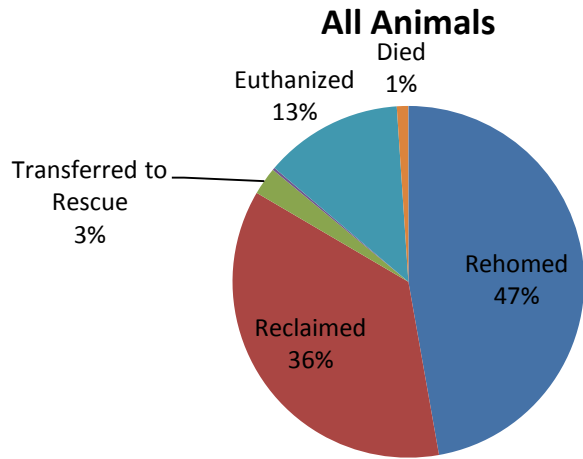

Fig 2 AWLQ Outcomes All Areas 2014/15