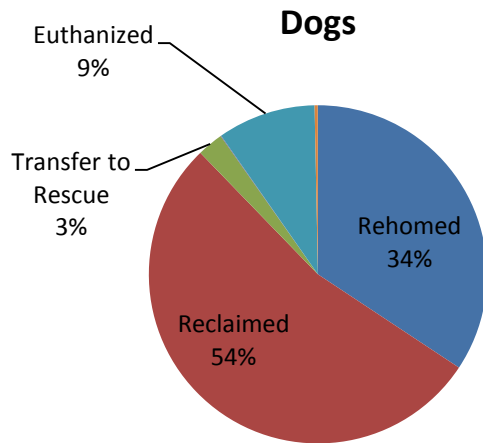

## AWL QLD STATISTICS – All Areas 2014/15

Approximately 17500 animals in total were cared for by AWLQ in 2014/15. This includes all impounded strays and surrenders for the whole City of Gold Coast, and all impounded Brisbane and Ipswich animals, and many surrenders. It also includes some unclaimed strays and surrenders from other surrounding South East Queensland and Northern NSW areas.

**Figure 1 AWLQ Outcomes 2014/15 - All Animals cared for (dogs, cats, bird, guinea pigs, livestock etc) including reclaims from Gold Coast, Ipswich and Brisbane pounds managed by AWLQ**

Animal Type	Reclaimed	Adopted	Transferred to Rescue	Escaped/Stolen	Euthanized	Died	TOTAL
Puppy*	50	1035	31	0	48	29	1193
Dog	5868	2762	244	6	991	5	9876
Canine	5918	3797	275	6	1039	34	11069
<b>% Canine</b>	<b>53%</b>	<b>34%</b>	<b>2%</b>	<b>0%</b>	<b>9%</b>	<b>0%</b>	<b>100</b>
Kitten*	5	2002	99	5	374	126	2611
Cat	370	1778	36	16	773	2	2975
Feline	375	3780	135	21	1147	128	5586
<b>% Feline</b>	<b>7%</b>	<b>68%</b>	<b>2%</b>	<b>0%</b>	<b>21%</b>	<b>2%</b>	<b>100%</b>
Bird	0	99	2	4	3	1	109
Wild Bird	0	6	0	0	1	0	7
Cattle	3	3	0	0	0	0	6
Fowl	6	154	25	8	11	3	207
Goat	4	24	0	0	0	4	32
Guinea Pig	0	301	1	0	8	10	320
Horse	7	0	1	0	0	0	8
Pig	3	11	1	0	0	0	15
Rabbit	0	0	4	0	1	0	5
Rodent	0	49	0	0	10	0	59
Sheep	2	12	1	0	1	0	16
Other Subtotal	25	659	35	12	35	18	784
<b>%TotOth</b>	<b>3%</b>	<b>84%</b>	<b>4%</b>	<b>2%</b>	<b>4%</b>	<b>2%</b>	<b>100%</b>
<b>Grand Total:</b>	<b>6318</b>	<b>8236</b>	<b>445</b>	<b>39</b>	<b>2221</b>	<b>180</b>	<b>17439</b>
<b>% All Animals</b>	<b>36%</b>	<b>47%</b>	<b>3%</b>	<b>0%</b>	<b>13%</b>	<b>1%</b>	<b>100%</b>

\*Up to 6 months of age

**Fig 2 AWLQ Outcomes All Areas 2014/15**

**Fig 1.3 AWLQ Outcomes All Areas 2014/15**

**Fig 1.4 AWLQ Outcomes All Areas 2014/15 Cats**